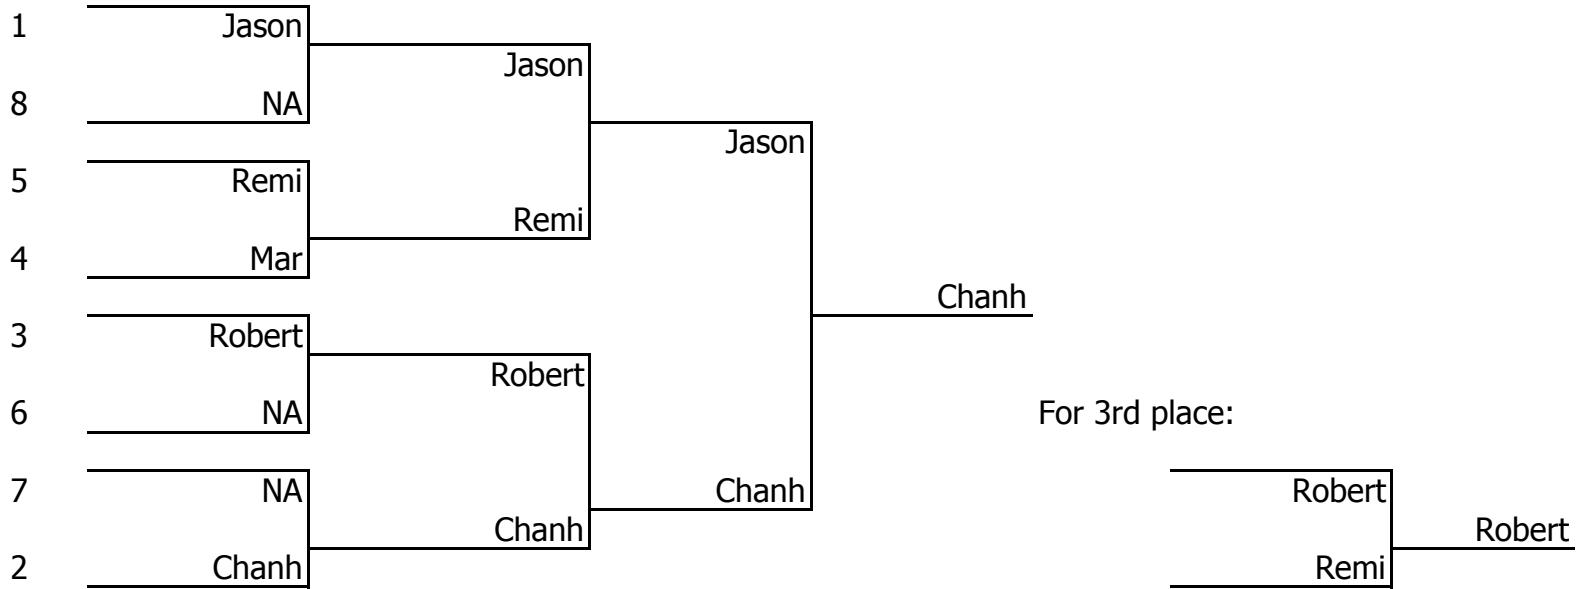

Master Sabre - Epic Duel Evening

Direct Elimination 8

RANKING:

- 1 Chanh
- 2 Jason
- 3 Robert
- 4 Remi
- 5 Mar