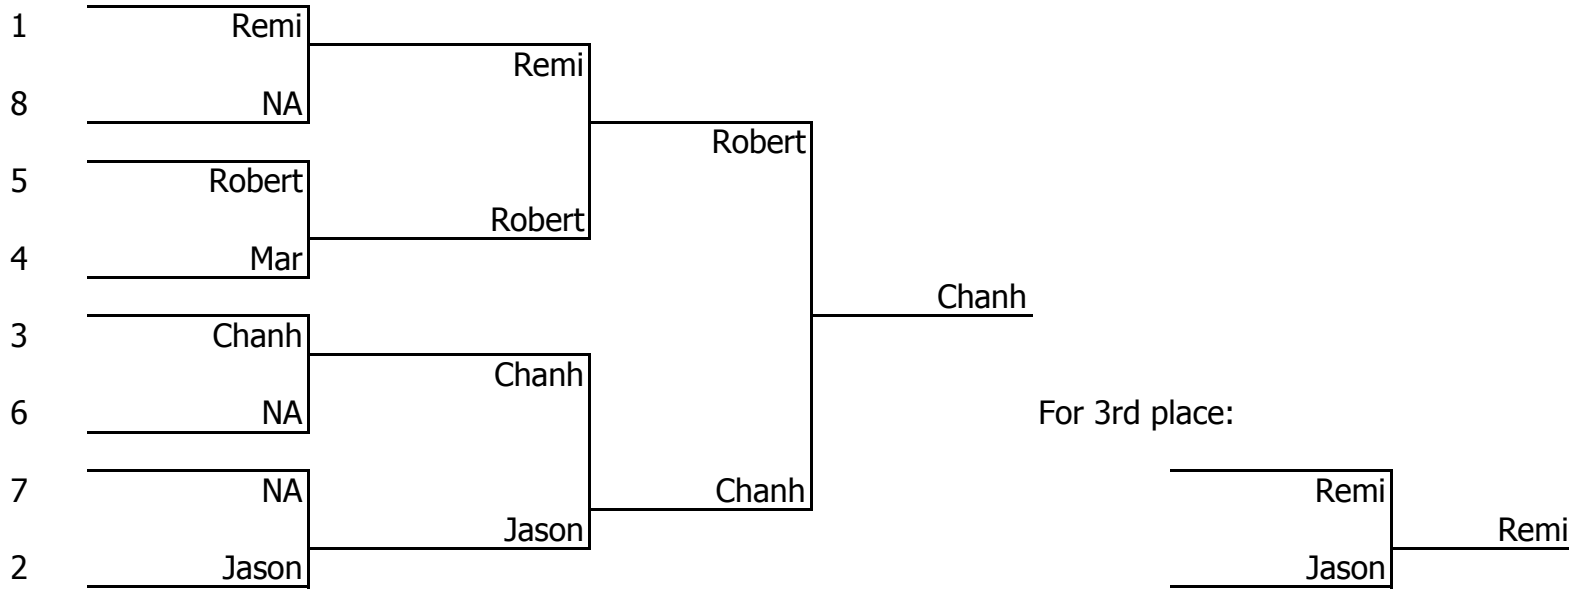

Master Foil - Epic Duel Evening

Direct Elimination 8

RANKING:

- 1 Chanh
- 2 Robert
- 3 Remi
- 4 Jason
- 5 Mar