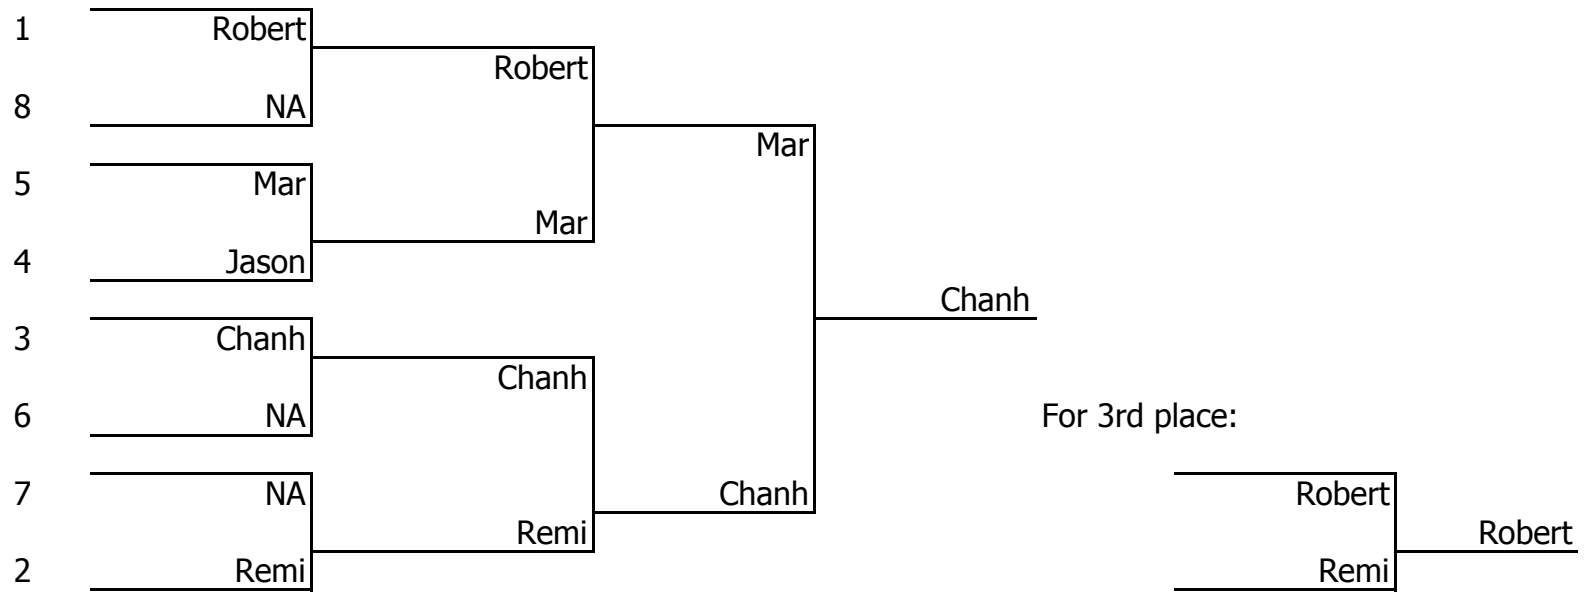

Master Epee - Epic Duel Evening

Direct Elimination 8

RANKING:

- 1 Chanh
- 2 Mar
- 3 Robert
- 4 Remi
- 5 Jason